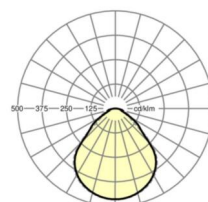

CHARACTERISTICS

Order number	65755014175
EAN number	4020863495443
Commodity code	94051190
Certification mark	IP 20, Protection class I, $\gamma 65^\circ < 3000 \text{ cd/m}^2$, ENEC10 VDE, F, Indoor, CE
Impact resistance (IK rating)	IK03
Ambient temperatur	ta 25°C
Warranty period	5 years
State funding programs	BEG - Federal funding for efficient buildings (valid only for Germany)

ELECTRICAL ENGINEERING

Controller	Electronic multi-lumen driver, 4-steps (1 pcs.)
System output	13W-7W
Mains voltage	230V/50Hz
Circuit breakers (inrush current)	45 pieces/B10, 73 pieces/B16, 71 pieces/C10, 113 pieces/C16
Energy efficiency class/light source	C

LIGHTING TECHNOLOGY

Placement	LED, Colour rendering/Light colour CRI ≥ 80 / 3000K
Colour tolerance (MacAdam)	3SDCM
Photobiological safety (Luminaire)	RG0
Nominal luminous flux/switching steps	1100lm/9W, 900lm/7W, 1600lm/13W, 1400lm/11W
LED service life	100000h L80/B10 (Tq 25°C), 50000h L90/B50 (Tq 25°C)
Luminaire luminous efficiency	126lm/W-118lm/W
UGR lat./long.	18.3 / 18.6 (13W)

MECHANICS

Housing colour	silver grey/white aluminium RAL 9006
Dimensions (LxWxDxH)	648mm x 239mm x 55mm
Weight (net)	3.17kg
Cable entry KE (X/Y)	0mm/0mm
Type of installation	Wall mounting, Ceiling-mounted single installation

DEEP-LINK

<https://www.regiolux.de/en/article/65755014175>