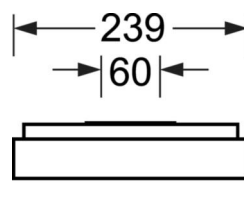

## LIGHTING TECHNOLOGY

Placement	LED, Colour rendering/Light colour CRI $\geq 80$ / 3000K
Colour tolerance (MacAdam)	3SDCM
Photobiological safety (Luminaire)	RG0
Nominal luminous flux/switching steps	1100lm/9W, 900lm/7W, 1600lm/13W, 1400lm/11W
LED service life	100000h L80/B10 (Tq 25°C), 50000h L90/B50 (Tq 25°C)
Luminaire luminous efficiency	126lm/W-118lm/W
UGR lat./long.	18.3 / 18.6 (13W)

## MECHANICS

Housing colour	silver grey/white aluminium RAL 9006
Dimensions (LxWxDxH)	648mm x 239mm x 55mm
Weight (net)	3.17kg
Cable entry KE (X/Y)	0mm/0mm
Type of installation	Wall mounting, Ceiling-mounted single installation

## Dimensions

---

L	648 mm	Length
B	239 mm	Width
H	55 mm	Height
A1	550 mm	Mounting distance single mounting
A4	60 mm	Mounting distance (width)
X	0 mm	Distance cable infeed to the center of the luminaire on the X-axis
Y	0 mm	Distance cable infeed to the center of the luminaire on the Y-axis