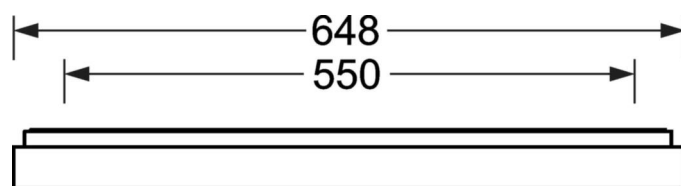

Wall and ceiling light - Micro-prismatic diffuser - direct distribution

Sheet steel enclosure with powder-coated rectangular cross-section, integrated wall mounting plate for easy and quick installation; Housing colour silver grey/white aluminium RAL 9006; Micro prism pane in "multilayer" technology, Light distribution direct distribution by means of Micro-prismatic diffuser of PMMA, à microparalume individuel noir, composante lumineuse indirecte homogène par diffuseur opalin en PMMA. Suitable for VDU workstations,  $65^\circ < 3000 \text{ cd/m}^2$  omnidirectional glare reduction in accordance with current DIN-EN 12464-1 standard, UGR (4H/8H) 18.6. Easy to install connection, directly to the top of the luminaire with a terminal cover cap; the ETM levels can be easily set from the top of the luminaire. Electrical connection via 5-pole connection terminal with plug-in contacts..

## LIGHTING TECHNOLOGY

Placement	LED, Colour rendering/Light colour CRI $\geq 80$ / 3000K
Colour tolerance (MacAdam)	3SDCM
Photobiological safety (Luminaire)	RG0
Nominal luminous flux/switching steps	1100lm/9W, 900lm/7W, 1600lm/13W, 1400lm/11W
LED service life	100000h L80/B10 (Tq 25°C), 50000h L90/B50 (Tq 25°C)
Luminaire luminous efficiency	126lm/W-118lm/W
UGR lat./long.	18.3 / 18.6 (13W)

## MECHANICS

Housing colour	silver grey/white aluminium RAL 9006
Dimensions (LxWxDxH)	648mm x 239mm x 55mm
Weight (net)	3.17kg
Cable entry KE (X/Y)	0mm/0mm
Type of installation	Wall mounting, Ceiling-mounted single installation

## Dimensions

---

L	648 mm	Length
B	239 mm	Width
H	55 mm	Height
A1	550 mm	Mounting distance single mounting
A4	60 mm	Mounting distance (width)
X	0 mm	Distance cable infeed to the center of the luminaire on the X-axis
Y	0 mm	Distance cable infeed to the center of the luminaire on the Y-axis